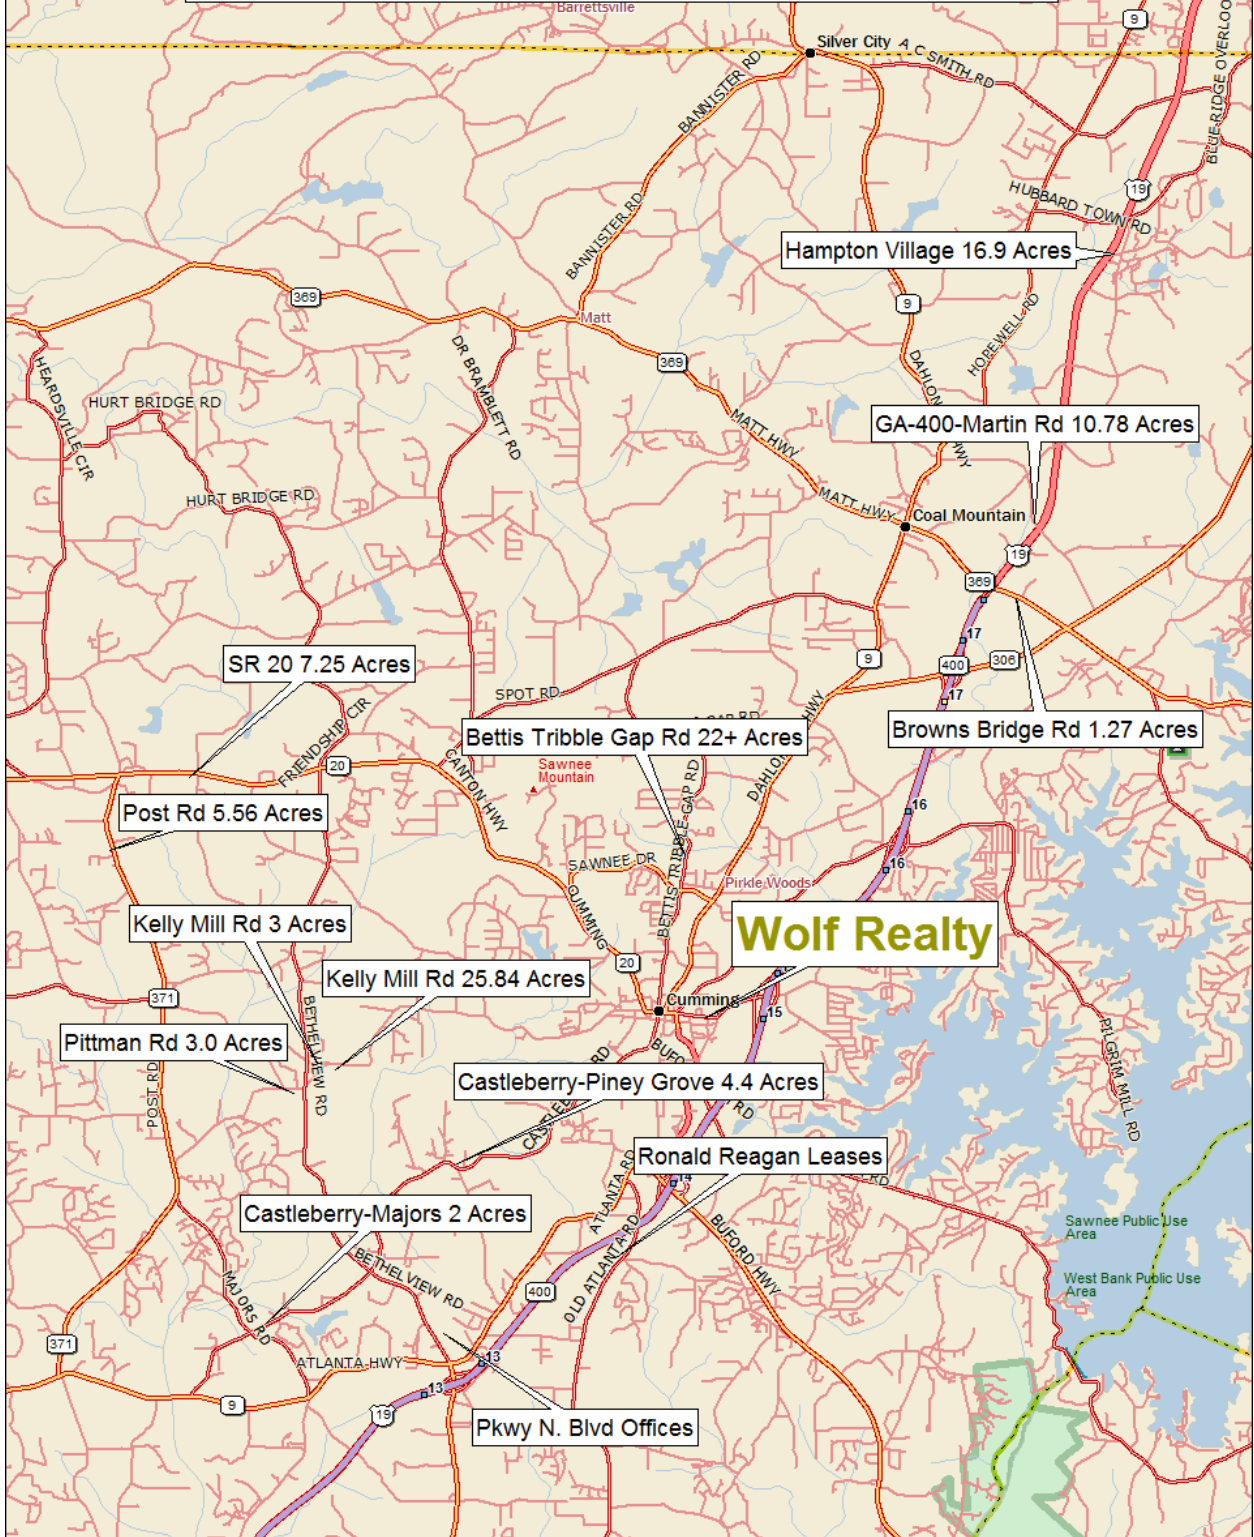

Forsyth County Commercial Properties

Data use subject to license.
 © 2006 DeLorme. Street Atlas USA® 2007 Plus.
 www.delorme.com

Data Zoom 11-0